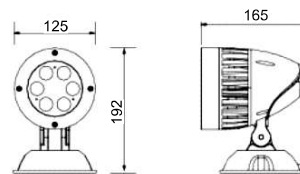

Spot Lights

Planter series

This soft round corner, die-cast construction is excellent for applications that have a high visibility and where a uniform beam distribution is desired. It can be adjusted & turned to accent or highlight specific features, with built-in transformer in base.

LED: 6w
540 Lm
Ra : > 70
PF : 0.9
Temp : -15°C ~ 50°C
Colour : 3000K

- Aluminium Die Cast Construction
- Tempered Glass Diffuser
- Silicone Rubber Gasket
- 220-240V, 50Hz

LED: 12w
1080 Lm
Ra : > 70
PF : 0.9
Temp : -15°C ~ 50°C
Colour : 3000K