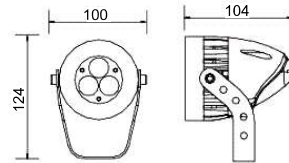

Spot Lights

Planter series

This soft round corner, die-cast construction is excellent for applications that have a high visibility and where a uniform beam distribution is desired. It can be adjusted & turned to accent or highlight specific features, with built-in transformer in base.

LED: 6w
540 Lm
Ra : > 70
PF : 0.9
Temp : -15°C ~ 50°C
Colour : 3000K

- Aluminium Die Cast Construction
- Tempered Glass Diffuser
- Silicone Rubber Gasket
- 220-240V, 50Hz

LED: 12w
1080 Lm
Ra : > 70
PF : 0.9
Temp : -15°C ~ 50°C
Colour : 3000K